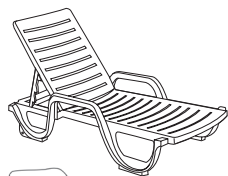

2021 Canada Price List

A.

C.

D.

E. H.

F.

G.

A.

CH - Made in China
F - Made in France
G - Made in Germany
S - Made in Spain

* discontinued
with limited
stock available