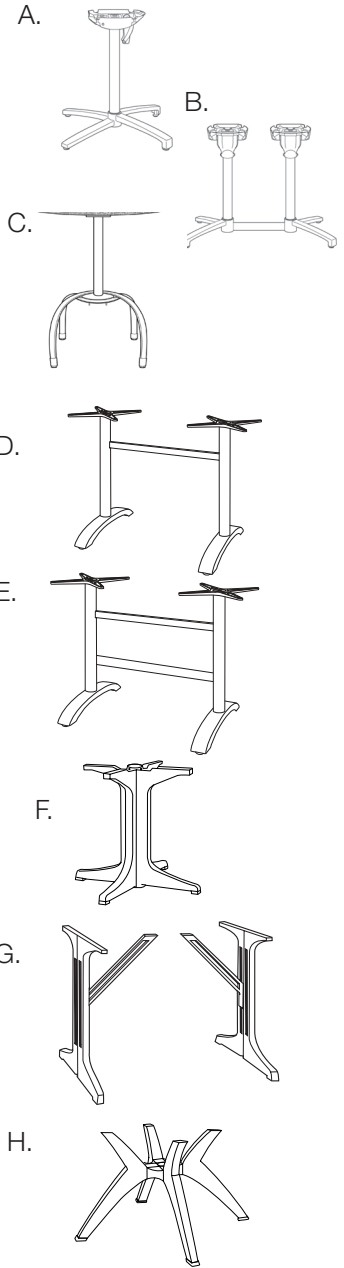

Description	Reference Number	Color	Pack Weight Each LBS	Pack Volume CU FT	QTY	Suggested List Price $ Ea.
EXTERIOR BASES FOR TOPS 32" SQUARE AND ABOVE (TOPS & BASES SOLD SEPARATELY)						
A. X1 LARGE Tilting Base^{CH}	USX1W009	SG	18.00	2.32	1	$331.00
	USX1W017	BK	18.00	2.32	1	$331.00
B. X1 LATERAL Tilting Base^{CH}	USX1D009	SG	22.00	2.03	1	$386.00
	USX1D017	BK	22.00	2.03	1	$386.00
C. BAR HEIGHT TULIP BASE^{CH} For use with umbrella	US528117	BK	14.00	75.60	20	$563.00
	99528117	BK	15.00	19.26	2	$696.00
D. Eco-Fix^{CH} LATERAL BASE (use (2) 20" sq. mount plates for MM tops)	US745017	BK	19.34	1.77	1	$292.00
	US745009	SG	19.34	1.77	1	$292.00
E. Eco-Fix^{CH} LATERAL BASE for use with Rail Tops	US750017	BK	19.34	1.59	1	$328.00
	US750009	SG	19.34	1.59	1	$328.00
F. ALPHA RESIN BASE LARGE	US623204	WH	16.00	2.78	1	$286.00
	US624278	AG	16.00	2.78	1	$286.00
	US624202	CH	16.00	2.78	1	$286.00
	US624237	BZ	16.00	2.78	1	$286.00
	US624208	WD	16.00	2.78	1	$311.00
	US624181	FT	16.00	2.78	1	$286.00
G. ALPHA RESIN BASE LATERAL	55618302	CH	15.00	1.79	1	$276.00
	55618337	BZ	15.00	1.79	1	$276.00
	55618181	FT	15.00	1.79	1	$276.00
	55618304	WH	15.00	1.79	1	$235.00
	55618378	AG	15.00	1.79	1	$276.00
	55618308	WD	15.00	1.79	1	$291.00
H. Y-LEG RESIN PEDESTAL BASE New Color!	US850004	WH	13.00	2.32	1	$235.00
	US850078	AG	13.00	2.32	1	$250.00
	US850037	BZ	13.00	2.32	1	$250.00
	US850002	CH	13.00	2.32	1	$250.00
	US850181	FT	13.00	2.32	1	$250.00
I. MOUNTING PLATE 20" x 20" (not shown)	US624201	NW	2.50	.11	1	$92.00

CH - Made in China
F - Made in France
G - Made in Germany
S - Made in Spain

AG - Amazon Green
BK - Black
BZ - Bronze
CH - Charcoal

FT - French Taupe
NW - Natural Wood
SG - Silver Gray
WD - Wood

WH - White