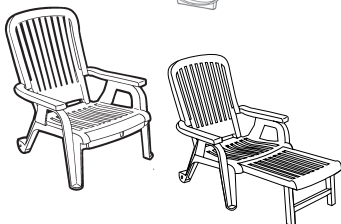

2021 Canada Price List

A.

C.

D.

E. H.

F.

G.

A.

CH - Made in China
F - Made in France
G - Made in Germany
S - Made in Spain

* discontinued
with limited
stock available