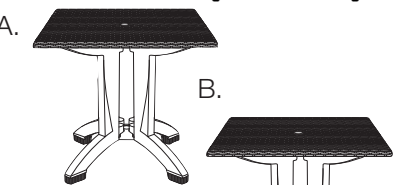

CH - Made in China
F - Made in France
G - Made in Germany
S - Made in Spain

Description	Reference Number	Color	Pack Weight Each LBS	Pack Volume CU FT	QTY	Suggested List Price $ Ea.
NEW! RAMATUELLE DUO TABLES - TABLES SOLD COMPLETE						
A. Ramatuelle Duo^{CH} Bar Height	US115713 US115710	GP CR	36.00 36.00	2.61 2.61	1 1	$495.00 $495.00
B. Ramatuelle Duo^{CH} Dining Height	US112713 US112710	GP CR	33.00 33.00	1.80 1.80	1 1	$430.00 $430.00
OMEGA TABLES - TABLES SOLD COMPLETE						
A. OMEGA^G 24" Round	US287744 US287746 US287745	DC MB MW	24.57 24.57 24.57	3.32 3.32 3.32	1 1 1	$398.00 $398.00 $398.00
B. OMEGA^G 28" Square	US283744 US283746	DC MB	28.54 28.54	3.32 3.32	1 1	$459.00 $459.00
C. OMEGA^G 28" Round	US284744 US284746	DC MB	27.43 27.43	3.32 3.32	1 1	$449.00 $449.00
D. OMEGA^G 32" Square	US285744 US285746	DC MB	37.41 37.41	4.28 4.28	1 1	$531.00 $531.00
E. OMEGA^G 34" Round	US288744 US288746	DC MB	33.52 33.52	4.28 4.28	1 1	$510.00 $510.00
F. OMEGA^G 45" x 28"	US286744 US286746	DC MB	41.31 41.31	4.93 4.93	1 1	$561.00 $561.00
ATLANTA TABLES - TABLES SOLD COMPLETE						
A. ATLANTA 32" Square Table Wicker Decor	UT370018	WI	37.50	5.26	1	$694.00
B. ATLANTA 36" Square Table Wicker Decor	UT375018	WI	46.30	6.74	1	$847.00
C. ATLANTA 42" Round Table Wicker Decor	UT380018	WI	45.60	8.86	1	$847.00
D. ATLANTA^F 48" x 32" Table Wicker Decor	UT385018	WI	51.00	5.51	1	$954.00
E. ATLANTA 32" Square Table Teakwood Decor	UT370008	TD	37.50	5.26	1	$694.00
F. ATLANTA 36" Square Table Teakwood Decor	UT375008	TD	46.30	6.74	1	$847.00
G. ATLANTA 42" Round Table Teakwood Decor	UT380008	TD	45.60	8.86	1	$847.00
H. ATLANTA^F 48" x 32" Table Teakwood Decor	UT385008	TD	51.00	5.51	1	$954.00

DC - Dark Concrete
GP - Gris Pavement
CR - Creme Absolut

MB - Metal Brushed
MW - Marble White
TD - Teak Decor

WI - Wicker Decor