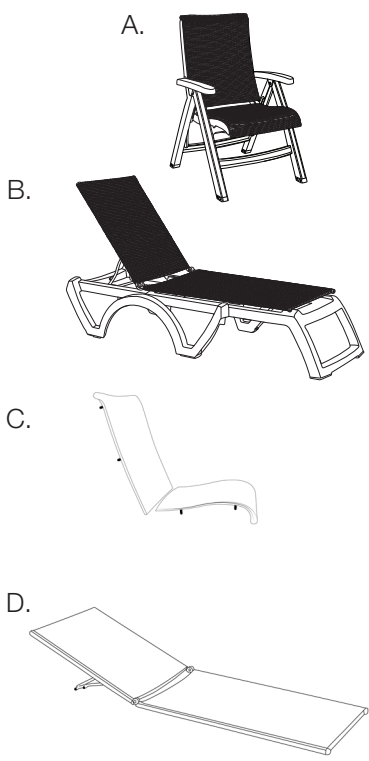

CH - Made in China
F - Made in France
G - Made in Germany
S - Made in Spain

BZ - Bronze
CH - Charcoal
FT - French Taupe
SA - Sand
WH - White
TW - Teakwood