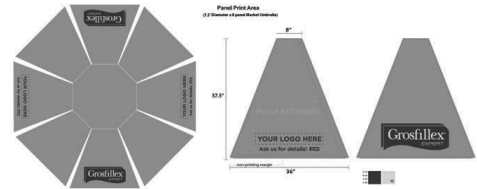

Customize Your Windmasters & Chaises

Ahora proponemos personalizar sus productos
Maintenant nous proposons la personnalisation de vos produits

Exclusively for Windmaster Umbrellas

Why Customize?

- Promotes business and increases brand recognition
- Easily identify and keep track of umbrella inventory
- Custom printing makes up 30% of umbrella business

We offer the best quality!

- Ink spread at least three times for deep penetration
- Clear coating over ink to increase color fastness and a crisp look

3 quick and easy steps

1. Collect artwork - high definition (300 dpi)
2. Layout sent back for approval of order and delivery date confirmation
3. Within 48 hours, printing layout is made and returned with quote
  Lead time is approximately 3-4 weeks
  Minimum quantities per logo is 20 pieces

- Logo Heat Stamping for Nautical, Nautical Pro, Marina, & Catalina Chaises
- Custom orders accepted on a case by case basis

Contact your Grosfillex Representative Today!