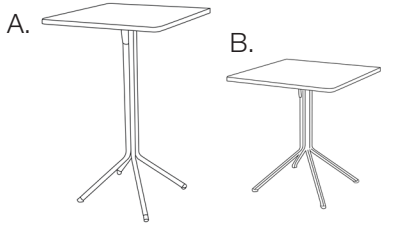

CH - Made in China
F - Made in France
G - Made in Germany
S - Made in Spain

Description	Reference Number	Color	Pack Weight Each LBS	Pack Volume CU FT	QTY	Suggested List Price $ Ea.
NEW! RAMATUELLE DUO TABLES - TABLES SOLD COMPLETE						
A. Ramatuelle Duo^{CH} Bar Height	US115713 US115710	GP CR	36.00 36.00	2.61 2.61	1 1	$495.00 $495.00
B. Ramatuelle Duo^{CH} Dining Height	US112713 US112710	GP CR	33.00 33.00	1.80 1.80	1 1	$430.00 $430.00
OMEGA TABLES - TABLES SOLD COMPLETE						
A. OMEGA^G 24" Round	US287744 US287746 US287745	DC MB MW	24.57 24.57 24.57	3.32 3.32 3.32	1 1 1	$398.00 $398.00 $398.00
B. OMEGA^G 28" Square	US283744 US283746	DC MB	28.54 28.54	3.32 3.32	1 1	$459.00 $459.00
C. OMEGA^G 28" Round	US284744 US284746	DC MB	27.43 27.43	3.32 3.32	1 1	$449.00 $449.00
D. OMEGA^G 32" Square	US285744 US285746	DC MB	37.41 37.41	4.28 4.28	1 1	$531.00 $531.00
E. OMEGA^G 34" Round	US288744 US288746	DC MB	33.52 33.52	4.28 4.28	1 1	$510.00 $510.00
F. OMEGA^G 45" x 28"	US286744 US286746	DC MB	41.31 41.31	4.93 4.93	1 1	$561.00 $561.00
ATLANTA TABLES - TABLES SOLD COMPLETE						
A. ATLANTA 32" Square Table Wicker Decor	UT370018	WI	37.50	5.26	1	$694.00
B. ATLANTA 36" Square Table Wicker Decor	UT375018	WI	46.30	6.74	1	$847.00
C. ATLANTA 42" Round Table Wicker Decor	UT380018	WI	45.60	8.86	1	$847.00
D. ATLANTA^F 48" x 32" Table Wicker Decor	UT385018	WI	51.00	5.51	1	$954.00
E. ATLANTA 32" Square Table Teakwood Decor	UT370008	TD	37.50	5.26	1	$694.00
F. ATLANTA 36" Square Table Teakwood Decor	UT375008	TD	46.30	6.74	1	$847.00
G. ATLANTA 42" Round Table Teakwood Decor	UT380008	TD	45.60	8.86	1	$847.00
H. ATLANTA^F 48" x 32" Table Teakwood Decor	UT385008	TD	51.00	5.51	1	$954.00

DC - Dark Concrete
GP - Gris Pavement
CR - Creme Absolut

MB - Metal Brushed
MW - Marble White
TD - Teak Decor

WI - Wicker Decor