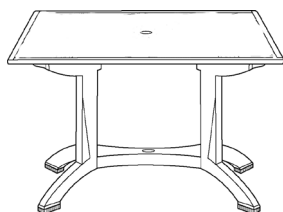

A. B. E. F. G.

C. H.

D. I.

A.

B.

CH - Made in China
F - Made in France
G - Made in Germany
S - Made in Spain

Description	Reference Number	Color	Pack Weight Each LBS	Pack Volume CU FT	QTY	Suggested List Price $ Ea.
ATLANTA TABLES - TABLES SOLD COMPLETE						
A. ATLANTA 32" Square Table White	UT370004	WH	37.50	5.26	1	$694.00
B. ATLANTA 36" Square Table White	UT375004	WH	46.30	6.74	1	$847.00
C. ATLANTA 42" Round Table White	UT380004	WH	45.60	8.86	1	$847.00
D. ATLANTA^F 48" x 32" Table White	UT385004	WH	51.00	5.51	1	$954.00
E. ATLANTA 32" Square Table Granite Decor	UT370038	GD	37.50	5.26	1	$694.00
F. ATLANTA 32" Square Table Shiplap Decor	UT370720	SH	37.50	5.26	1	$694.00
G. NEW! ATLANTA 36" Square Table Shiplap Decor	UT375720	SH	46.30	6.74	1	$847.00
H. NEW! ATLANTA 42" Round Table Shiplap Decor	UT380720	SH	45.60	8.86	1	$847.00
I. NEW! ATLANTA^F 48"x32" Table Shiplap Decor	UT385720	SH	51.00	5.51	1	$954.00
LOUISIANA TABLES - TABLES SOLD COMPLETE						
A. LOUISIANA 48" Rd Table with Metal Legs with Pietra Decor	52236137	BZ	45.70	7.90	1	$800.00
B. LOUISIANA 48" Rd Table with Metal Legs with Toscana Decor	US527102	CH	44.50	7.90	1	$800.00
	US527137	BZ	44.50	7.90	1	$800.00
	US527166	SA	44.50	7.90	1	$800.00

BZ - Bronze
CH - Charcoal
GD - Granite Decor

SA - Sand
SH - Shiplap Decor
WH - White