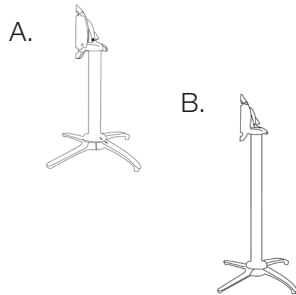

CH - Made in China
F - Made in France
G - Made in Germany
S - Made in Spain

* discontinued with limited stock available

AO - Aged Oak	BZ - Bronze	SG - Silver Gray
ALM - Almeria	CH - Charcoal	TD - Teak Decor
AG - Amazon Green	FT - French Taupe	TS - Tokyo Stone
ARZ - Arizona	GG - Granite Green	TW - Teakwood
BK - Black	GR - Granite	WH - White
BW - Barn White		WO - White Oak