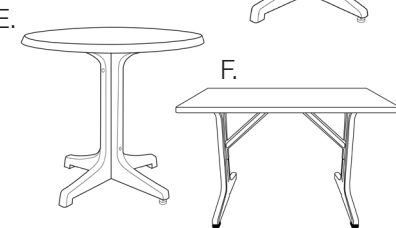

CH - Made in China
F - Made in France
G - Made in Germany
S - Made in Spain

Description	Reference Number	Color	Pack Weight Each LBS	Pack Volume CU FT	QTY	Suggested List Price $ Ea.
NEW! RAMATUELLE DUO TABLES - TABLES SOLD COMPLETE						
A. Ramatuelle Duo^{CH} Bar Height	US115713 US115710	GP CR	36.00 36.00	2.61 2.61	1 1	$495.00 $495.00
B. Ramatuelle Duo^{CH} Dining Height	US112713 US112710	GP CR	33.00 33.00	1.80 1.80	1 1	$430.00 $430.00
OMEGA TABLES - TABLES SOLD COMPLETE						
A. OMEGA^G 24" Round	US287744 US287746 US287745	DC MB MW	24.57 24.57 24.57	3.32 3.32 3.32	1 1 1	$398.00 $398.00 $398.00
B. OMEGA^G 28" Square	US283744 US283746	DC MB	28.54 28.54	3.32 3.32	1 1	$459.00 $459.00
C. OMEGA^G 28" Round	US284744 US284746	DC MB	27.43 27.43	3.32 3.32	1 1	$449.00 $449.00
D. OMEGA^G 32" Square	US285744 US285746	DC MB	37.41 37.41	4.28 4.28	1 1	$531.00 $531.00
E. OMEGA^G 34" Round	US288744 US288746	DC MB	33.52 33.52	4.28 4.28	1 1	$510.00 $510.00
F. OMEGA^G 45" x 28"	US286744 US286746	DC MB	41.31 41.31	4.93 4.93	1 1	$561.00 $561.00
ATLANTA TABLES - TABLES SOLD COMPLETE						
A. ATLANTA 32" Square Table Wicker Decor	UT370018	WI	37.50	5.26	1	$694.00
B. ATLANTA 36" Square Table Wicker Decor	UT375018	WI	46.30	6.74	1	$847.00
C. ATLANTA 42" Round Table Wicker Decor	UT380018	WI	45.60	8.86	1	$847.00
D. ATLANTA^F 48" x 32" Table Wicker Decor	UT385018	WI	51.00	5.51	1	$954.00
E. ATLANTA 32" Square Table Teakwood Decor	UT370008	TD	37.50	5.26	1	$694.00
F. ATLANTA 36" Square Table Teakwood Decor	UT375008	TD	46.30	6.74	1	$847.00
G. ATLANTA 42" Round Table Teakwood Decor	UT380008	TD	45.60	8.86	1	$847.00
H. ATLANTA^F 48" x 32" Table Teakwood Decor	UT385008	TD	51.00	5.51	1	$954.00

DC - Dark Concrete
GP - Gris Pavement
CR - Creme Absolut

MB - Metal Brushed
MW - Marble White
TD - Teak Decor

WI - Wicker Decor