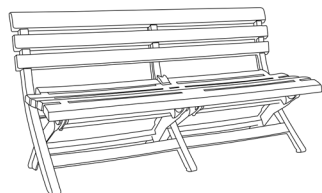

NEW! WESTPORT ADIRONDACK CHAIRS						
B. New! WESTPORT Adirondack Chair	US444004	WH	26.65	76.42	14	$380.00
	US450004	WH	31.43	47.83	4	$585.00
	US444181	FT	26.65	76.42	14	$395.00
	US450181	FT	31.43	47.83	4	$600.00
	US444766	BG	26.65	76.42	14	$395.00
	US450766	BG	31.43	47.83	4	$600.00
	US444748	BR	26.65	76.42	14	$395.00
	US450748	BR	31.43	47.83	4	$600.00
	US444747	BB	26.65	76.42	14	$395.00
	US450747	BB	31.43	47.83	4	$600.00

C.

NEW! WESTPORT LOW TABLE - ALSO SHOWN ON PAGE 22						
C. New! WESTPORT^F 16" x 16" LOW TABLE	US445748	BR	3.80	0.37	1	$77.00
	US445747	BB	3.80	0.37	1	$77.00
	US445766	BG	3.80	0.37	1	$77.00
	CT052004	WH	3.80	0.37	1	$66.00
	CT052181	FT	3.80	0.37	1	$77.00

D.