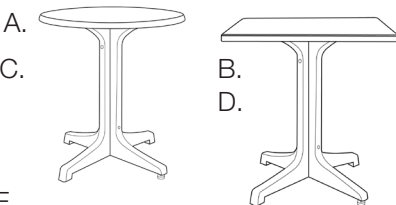

CH - Made in China
F - Made in France
G - Made in Germany
S - Made in Spain

Description	Reference Number	Color	Pack Weight Each LBS	Pack Volume CU FT	QTY	Suggested List Price $ Ea.
NEW! RAMATUELLE DUO TABLES - TABLES SOLD COMPLETE						
A. Ramatuelle Duo^{CH} Bar Height	US115713 US115710	GP CR	36.00 36.00	2.61 2.61	1 1	$495.00 $495.00
B. Ramatuelle Duo^{CH} Dining Height	US112713 US112710	GP CR	33.00 33.00	1.80 1.80	1 1	$430.00 $430.00
OMEGA TABLES - TABLES SOLD COMPLETE						
A. OMEGA^G 24" Round	US287744 US287746 US287745	DC MB MW	24.57 24.57 24.57	3.32 3.32 3.32	1 1 1	$398.00 $398.00 $398.00
B. OMEGA^G 28" Square	US283744 US283746	DC MB	28.54 28.54	3.32 3.32	1 1	$459.00 $459.00
C. OMEGA^G 28" Round	US284744 US284746	DC MB	27.43 27.43	3.32 3.32	1 1	$449.00 $449.00
D. OMEGA^G 32" Square	US285744 US285746	DC MB	37.41 37.41	4.28 4.28	1 1	$531.00 $531.00
E. OMEGA^G 34" Round	US288744 US288746	DC MB	33.52 33.52	4.28 4.28	1 1	$510.00 $510.00
F. OMEGA^G 45" x 28"	US286744 US286746	DC MB	41.31 41.31	4.93 4.93	1 1	$561.00 $561.00
ATLANTA TABLES - TABLES SOLD COMPLETE						
A. ATLANTA 32" Square Table Wicker Decor	UT370018	WI	37.50	5.26	1	$694.00
B. ATLANTA 36" Square Table Wicker Decor	UT375018	WI	46.30	6.74	1	$847.00
C. ATLANTA 42" Round Table Wicker Decor	UT380018	WI	45.60	8.86	1	$847.00
D. ATLANTA^F 48" x 32" Table Wicker Decor	UT385018	WI	51.00	5.51	1	$954.00
E. ATLANTA 32" Square Table Teakwood Decor	UT370008	TD	37.50	5.26	1	$694.00
F. ATLANTA 36" Square Table Teakwood Decor	UT375008	TD	46.30	6.74	1	$847.00
G. ATLANTA 42" Round Table Teakwood Decor	UT380008	TD	45.60	8.86	1	$847.00
H. ATLANTA^F 48" x 32" Table Teakwood Decor	UT385008	TD	51.00	5.51	1	$954.00

DC - Dark Concrete
GP - Gris Pavement
CR - Creme Absolut

MB - Metal Brushed
MW - Marble White
TD - Teak Decor

WI - Wicker Decor