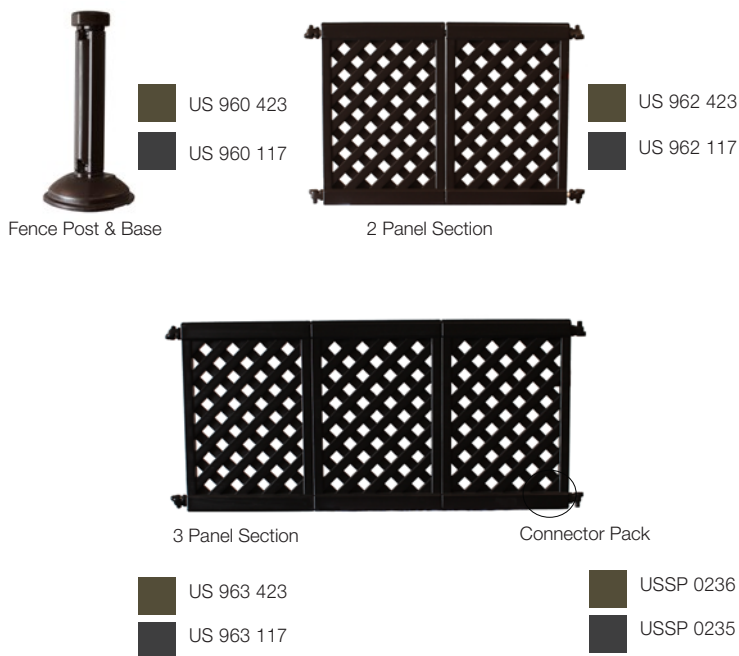

Crowd Control Fencing