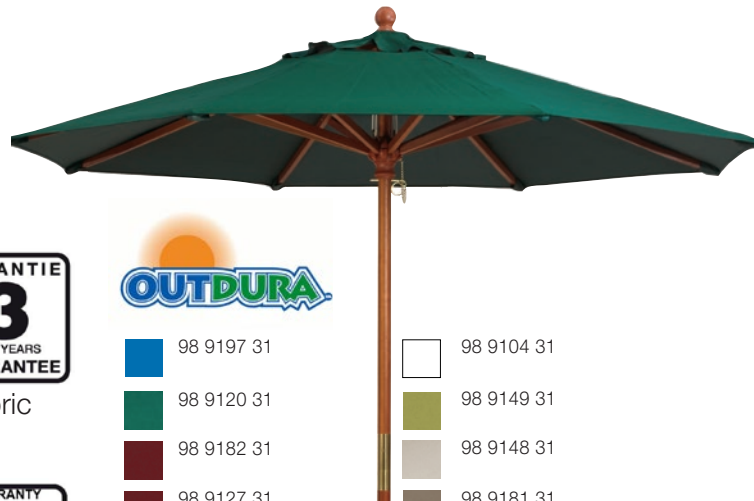

7 Ft. Market Umbrellas with Wooden 1 1/2" Pole

OUTDURA

- | | | | |
|--|------------|--|------------|
| | 98 9497 31 | | 98 9404 31 |
| | 98 9420 31 | | 98 9449 31 |
| | 98 9427 31 | | 98 9448 31 |
| | 98 9482 31 | | 98 9481 31 |
| | 98 9403 31 | | 98 9431 31 |
| | 98 9450 31 | | |

GARANTIE
3
ANS/YEARS
GUARANTEE

Fabric
Tela
Toile

WARRANTY
GARANTIE
GARANTIA
1
YEARS/ANS
ANOS

Frame
Estructura
Structure

9 Ft. Market Umbrellas with Wooden 1 1/2" Pole

OUTDURA

- | | | | |
|--|------------|--|------------|
| | 98 9197 31 | | 98 9104 31 |
| | 98 9120 31 | | 98 9149 31 |
| | 98 9182 31 | | 98 9148 31 |
| | 98 9127 31 | | 98 9181 31 |
| | 98 9103 31 | | 98 9131 31 |
| | 98 9150 31 | | |